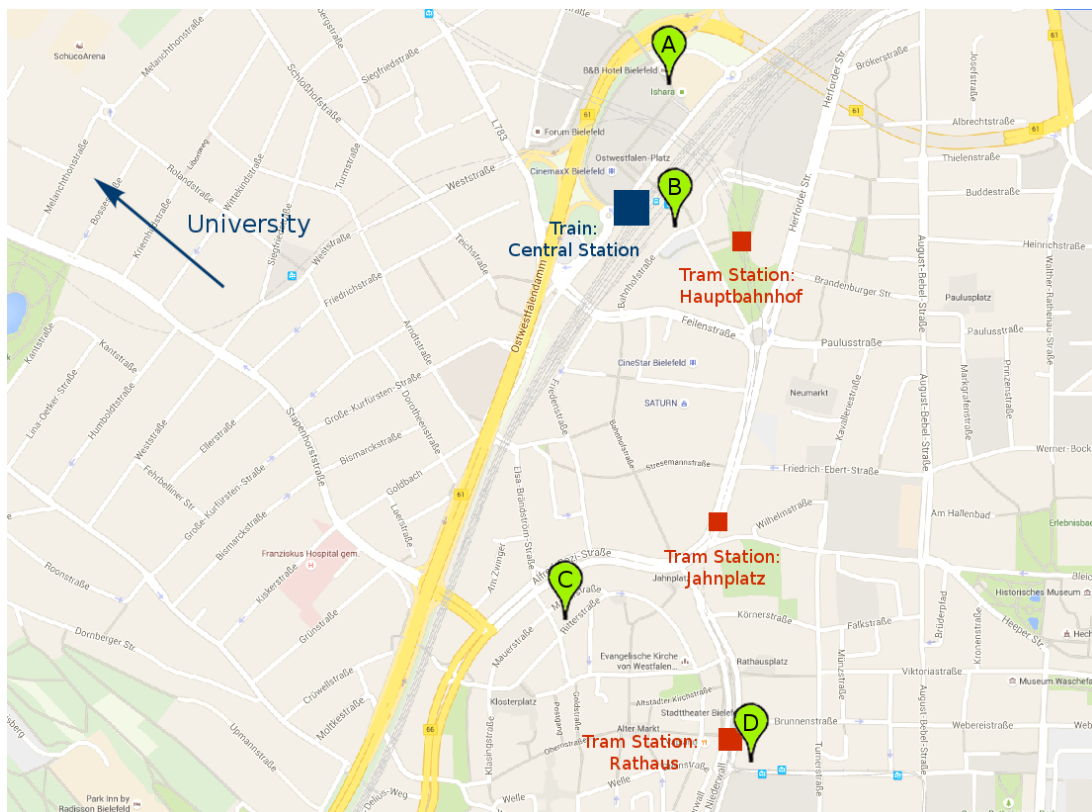

HOTELS AND HOW TO GET THERE FROM CENTRAL STATION

B & B Hotel Bielefeld
Europa Platz 2, 33613 Bielefeld
+49 (0)521 304330

Leave central station in opposite direction of the main entrance. Walk up the stairs and turn right. After 200m, the B & B is to your left.

GETTING FROM HOTELS OR CENTRAL STATION TO ZIF

To use the public transport in Bielefeld you are best off buying a 4-ticket (4 rides in 'Preisstufe 1', which is valid all over Bielefeld). Then either

take the red tram line no. 4 (direction 'Universität/Lohmannshof') from

- 'Hauptbahnhof' / **Central Station** (departure from 'B & B' or 'Bielefelder Hof')
- 'Jahnplatz' (departure from 'Altstadthotel')
- 'Rathaus' (departure from 'Arcadia')

and get off at 'Universität' and walk to ZiF (about 12 min.). Or

and get off at 'Uni/Stud.-Wohnheim' and walk to ZiF (about 5 min.).